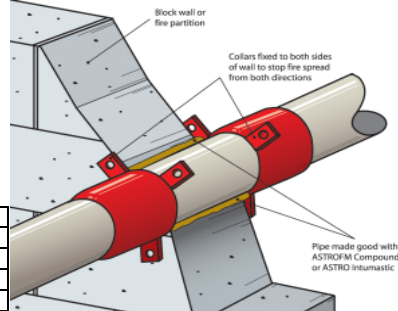

FIRE STOP PRODUCTS

INTUMESCENT PIPE COLLARS

TRADE NAME:ASTRO COLLAR

4 HOUR		
SIZE	PRODUCT REF	QTY
32MM	AFC32/4P	
40MM	AFC40/4P	
55MM	AFC55/4P	
63MM	AFC63/4P	
75MM	AFC75/4P	
82MM	AFC82/4P	
90MM	AFC90/4P	
110MM	AFC110/4P	
125MM	AFC125/4P	
160MM	AFC160/4P	
200MM	AFC200/4P	
225MM	AFC225/4P	
250MM	AFC250/4P	

3 HOUR	
SIZE	PRODUCT REF
275MM	AFC275/3E
300MM	AFC300/3E
315MM	AFC315/3E

INTUMESCENT PIPE WRAPS

TRADE NAME:ASTRO WRAP

4 HOUR		
SIZE	PRODUCT REF	QTY
32MM	AFIPW32/4	
40MM	AFIPW40/4	
55MM	AFIPW55/4	
63MM	AFIPW63/4	
75MM	AFIPW75/4	
82MM	AFIPW82/4	
90MM	AFIPW90/4	
110MM	AFIPW110/4	
125MM	AFIPW125/4	
160MM	AFIPW160/4