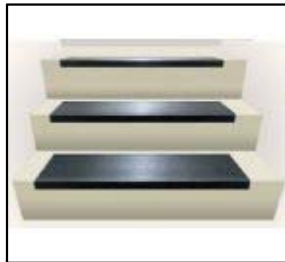

OTHER PROTECTION MATERIAL MADE TO SIZE

Foam Jamb Guard™
 Protecta Screen Foam Jamb Guard™ is a high impact foam profile that provides exceptional protection from accidental collisions.

Protecta Jamb™
 Protecta Jamb™ is an impact resistant rigid profile designed to protect door frames and jambs from impact damage, scratches and scrapes.

Protecta Cover™ - Door
 Impact protection combined with the versatility of a reusable machine washable cover.

Door Sleeve™ FR
 Protecta Screen Flame Retardant Door Sleeves provide instant protection against scratches, dust, dirt, paint and mortar splashes.

Protecta Stair™ Square Nosing
 Protecta Stair™ Square Nosing is an anti slip reusable PVC profile for the protection of square nosed stairs.

Handrail Protector
 A specially created impact resistant foam protector which self grips to handrails.

Protecta Stair™ Round Nosing
 Protecta Stair™ Round Nosing is a high visibility, reusable PVC impact protection profile.

Joinery Protector
 Thick foam tubing for protection of newel posts, spindles, handrails, etc.